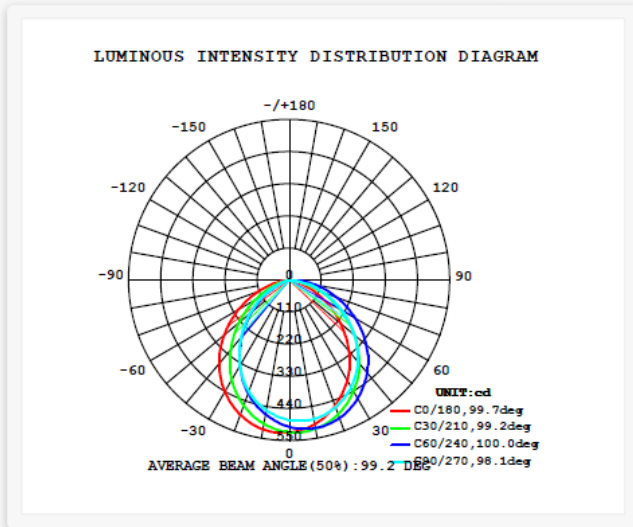

Technical Specification

➔ Beam Angle	60°
➔ Colour Rendering (RA)	80
➔ CCT	3000K, 4500K, 6000K
➔ Operating Temperature	-25°~40°
➔ IP Rating	IP20
➔ Certifications	CE & ROHS, 'ECA Compliant', LM-79, LM-80
➔ Driver	External
➔ Energy Rating	A

📍 **UK Office**
30 St Giles Oxford
OX13LE, UK
🌐 www.ecotecworld.com

Light Distribution Curves 25W

Colour Rendering 25W

7/10/15/20/25W

Model	ETW-CD-7/10W ⁽⁴⁾	ETW-CD-10/15W ⁽⁵⁾	ETW-CD-15/20W ⁽⁶⁾	ETW-CD-20/25W ⁽⁸⁾
Luminaire Rated Power Consumption	7/10W	10/15W	15/20W	20/25W
Lumens	560/800	800/1200	1200/1600	1600/2240
Luminous Efficiency lm/w	80	80	80	80
Dimensions	115x141x60mm	139x165x60mm	164x190x60mm	215x240x60mm
Voltage	100-264V	100-264V	100-264V	100-264V