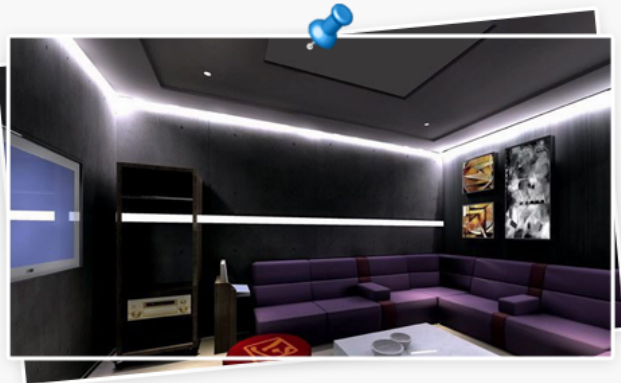

sustainable growth

📍 **China Office**
20A, Tower 3, Tianshan Rd 600
Shanghai, 200051, China
🌐 www.ecotecworld.com

📍 **Germany Office**
Kappenberghof 8,
D-49843 Uelsen, Germany
🌐 www.ecotecworld.com

📍 **HK office**
Room 1203, Euro Trade
Centre 13-14 Connaught
Road, HK
🌐 www.ecotecworld.com

📍 **UK Office**
30 St Giles Oxford
OX13LE, UK
🌐 www.ecotecworld.com