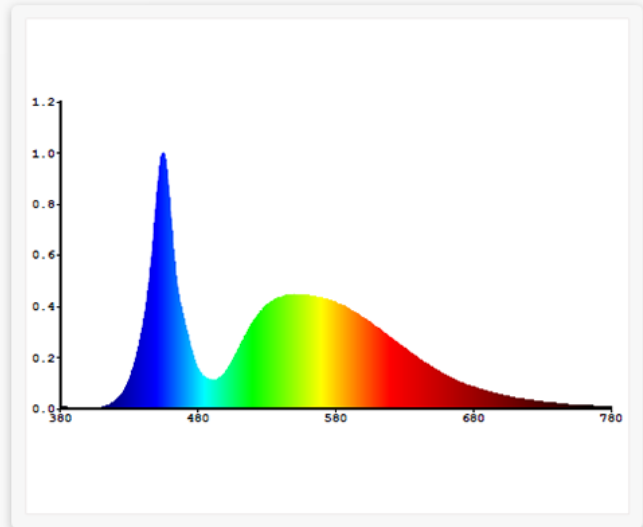

Technical Specification

➔ Beam Angle	60°
➔ Colour Rendering (RA)	80
➔ CCT	3000K, 4500K, 6000K
➔ Operating Temperature	-25°~40°
➔ IP Rating	IP20
➔ Certifications	CE & ROHS, 'ECA Compliant', LM-79, LM-80
➔ Driver	External
➔ Energy Rating	A

📍 **UK Office**
30 St Giles Oxford
OX13LE, UK
🌐 www.ecotecworld.com

Light Distribution Curves 25W

Colour Rendering 25W

7/10/15/20/25W

Model	ETW-CD-7/10W ⁽⁴⁾	ETW-CD-10/15W ⁽⁵⁾	ETW-CD-15/20W ⁽⁶⁾	ETW-CD-20/25W ⁽⁸⁾
Luminaire Rated Power Consumption	7/10W	10/15W	15/20W	20/25W
Lumens	560/800	800/1200	1200/1600	1600/2240
Luminous Efficiency lm/w	80	80	80	80
Dimensions	115x141x60mm	139x165x60mm	164x190x60mm	215x240x60mm
Voltage	100-264V	100-264V	100-264V	100-264V