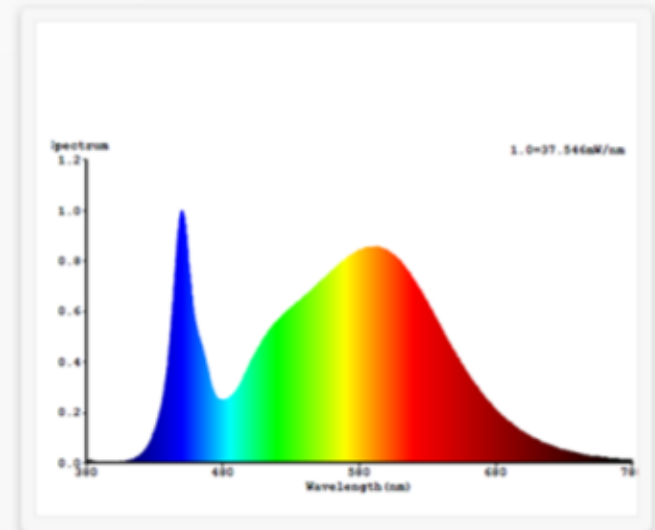

Light Distribution Curves 58W

Colour Rendering 58W

1200/1500mm/1800mm Single or Double

Model	ETW-BO-18W (1200mm Single)	ETW-BO-36W (1200mm Double)	ETW-BO-25W (1500mm Single)	ETW-BO-50W (1500mm Double)	ETW-BO-29W (1800mm Single)	ETW-BO-58W (1800mm Double)
Luminaire Rated Power Consumption	18W	2x 18W	25W	2x23W	29W	58W
Lumens	1530	3060	2125	4250	2465	4930
Luminous Efficiency lm/w	85	85	85	85	85	85
Dimensions	1200mm	1200mm	1500mm	1500mm	1800mm	1800mm
Voltage	220V	220V	220V	220V	220V	220V
Material	Aluminium	Aluminium	Aluminium	Aluminium	Aluminium	Aluminium