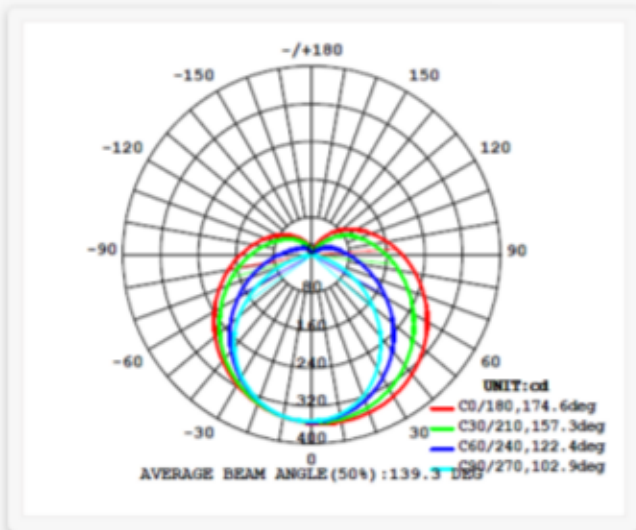

Light Distribution Curves 58W

Colour Rendering 58W

1200/1500mm/1800mm Single or Double

Model	ETW-BO-18W (1200mm Single)	ETW-BO-36W (1200mm Double)	ETW-BO-25W (1500mm Single)	ETW-BO-50W (1500mm Double)	ETW-BO-29W (1800mm Single)	ETW-BO-58W (1800mm Double)
Luminaire Rated Power Consumption	18W	2x 18W	25W	2x23W	29W	58W
Lumens	1530	3060	2125	4250	2465	4930
Luminous Efficiency lm/w	85	85	85	85	85	85
Dimensions	1200mm	1200mm	1500mm	1500mm	1800mm	1800mm
Voltage	220V	220V	220V	220V	220V	220V
Material	Aluminium	Aluminium	Aluminium	Aluminium	Aluminium	Aluminium