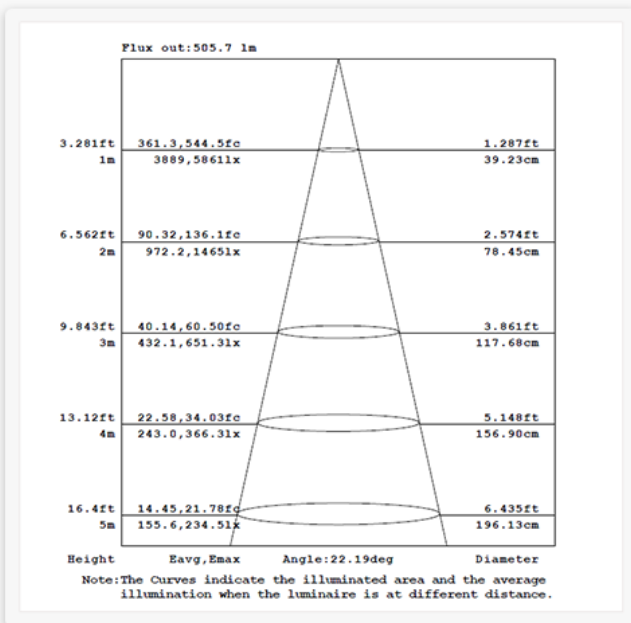

Lux Distribution Curves 18W Single