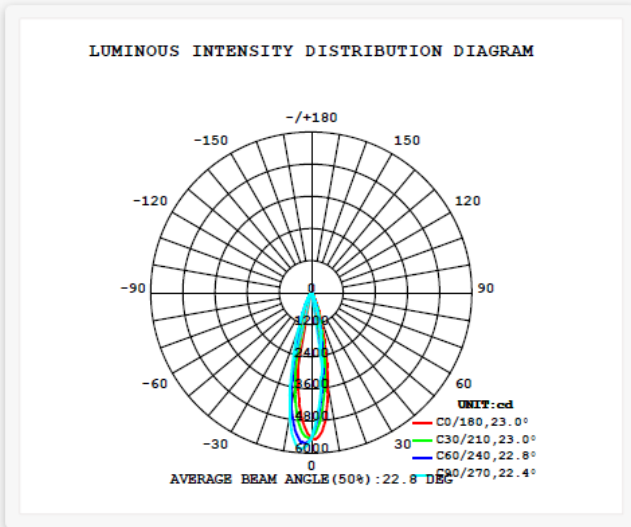

## Technical Specification

➔ <b>Beam Angle</b>	20°
➔ <b>Colour Rendering (RA)</b>	85
➔ <b>CCT</b>	3000K, 5000K*
➔ <b>Operating Temperature</b>	-20°~45°
➔ <b>No. LED Chips</b>	1
➔ <b>Tilt Rating</b>	(all directions from vertical): 45°
➔ <b>IP Rating</b>	IP20
➔ <b>Certifications</b>	CE & ROHS, 'ECA Compliant', LM-79, LM-80
➔ <b>Driver</b>	External
➔ <b>Energy Rating</b>	A
➔ <b>LED Chip</b>	Citizen

## Light Distribution Curves 18W Single