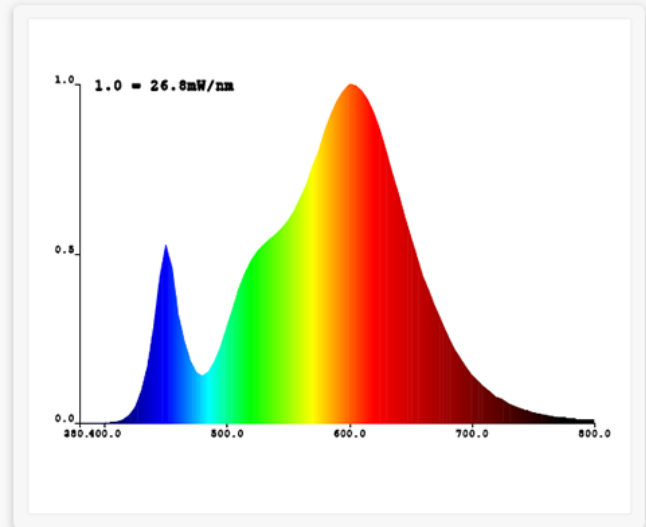

Colour Rendering 18W Single